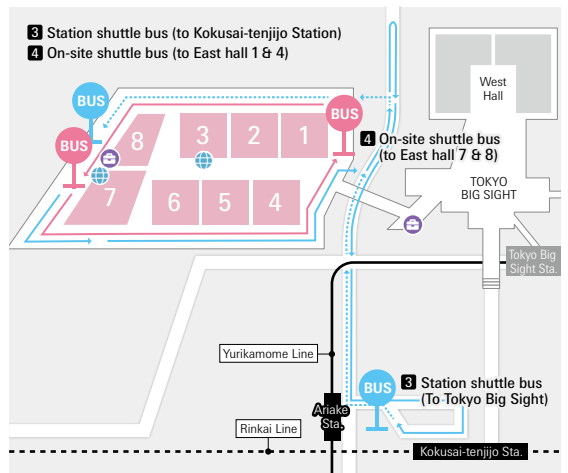

Easy to find exhibitors who are ready to export and have business with overseas companies by looking for ‘Export Ready’ stickers on their booths!

3 Station Shuttle Bus

Shuttle buses connect the parking area in front of “Kokusai-tenjiyo Station” on the Rinkai Line with the Tokyo Big Sight East Halls 7 & 8 in front of the Link Space.

Interval	Every 10 minutes
Duration	4-5 minutes (Depending on traffic)
Operating hours	To “Tokyo Big Sight”: from 9:00 To “Kokusai-tenjiyo Station”: until 18:30 (17:30 on 15 May).

4 On-Site Shuttle Bus NEW

On 13–14 May, a shuttle bus will run between East hall 1 & 4 and East hall 7 & 8. *This bus will not operate on 15 May.

Interval	1 bus every 5 minutes
Operating hours	10:00-18:00

5 Cloakroom JPY 500 *Electronic payment only

Carry-on cases are not permitted at the venue. Please use the cloakrooms located at East hall 8 & North Concourse.

Beautyworld Japan Tokyo
Come to see us at 'POD Inc.' booth!
We'll give you a free sample.
Our Booth : E3 - C012